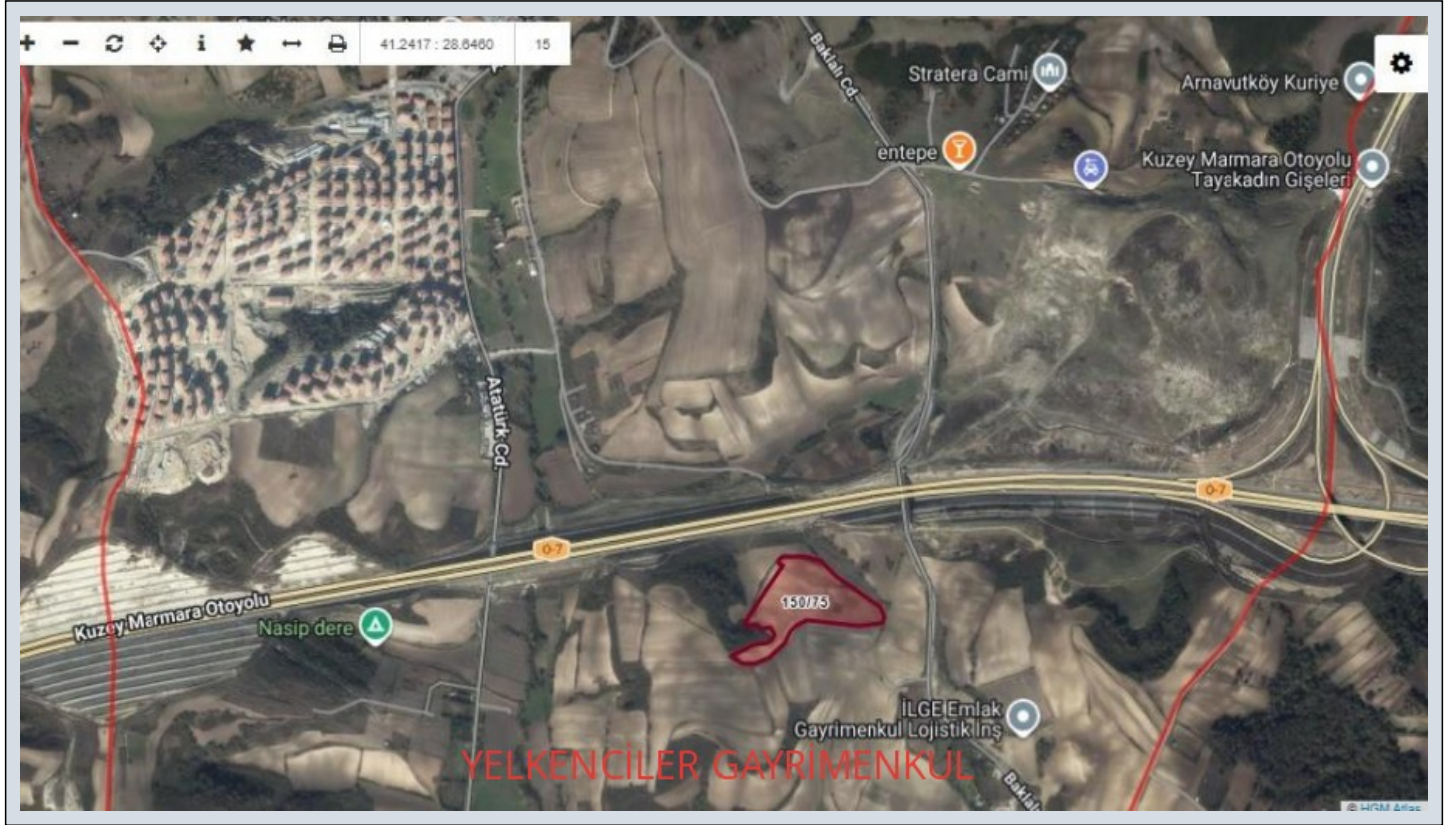

SİLİVRİ ARNAVUTKÖY BAKLALI TOKİ KONUTLARINA YAKIN SATILIK ARSA İstanbul / Arnavutköy

For Sale - Private Usage Land 2,350,000 TL | 420 m2 İstanbul / Arnavutköy

Barter : Yes
Permitted Base Construction Area : 420
Municipality Name : SİLİVRİ-ÇANTA
Kaks :
Taks :
Gabari :
Meter Square Unit Price : 0 TL
Deed Status : Shareholding Deed
Title Deed - Area No : 150
Title Deed - Parcel No : 75

İlan No:f-233055-8335 Ref.No:655047

- * Location : Sea View, Nature View, City View, Near to Highway, Close to Public Transportation,
- * Infrastructure : Plotted, Industrial Electricity, Road Opened, In lots,