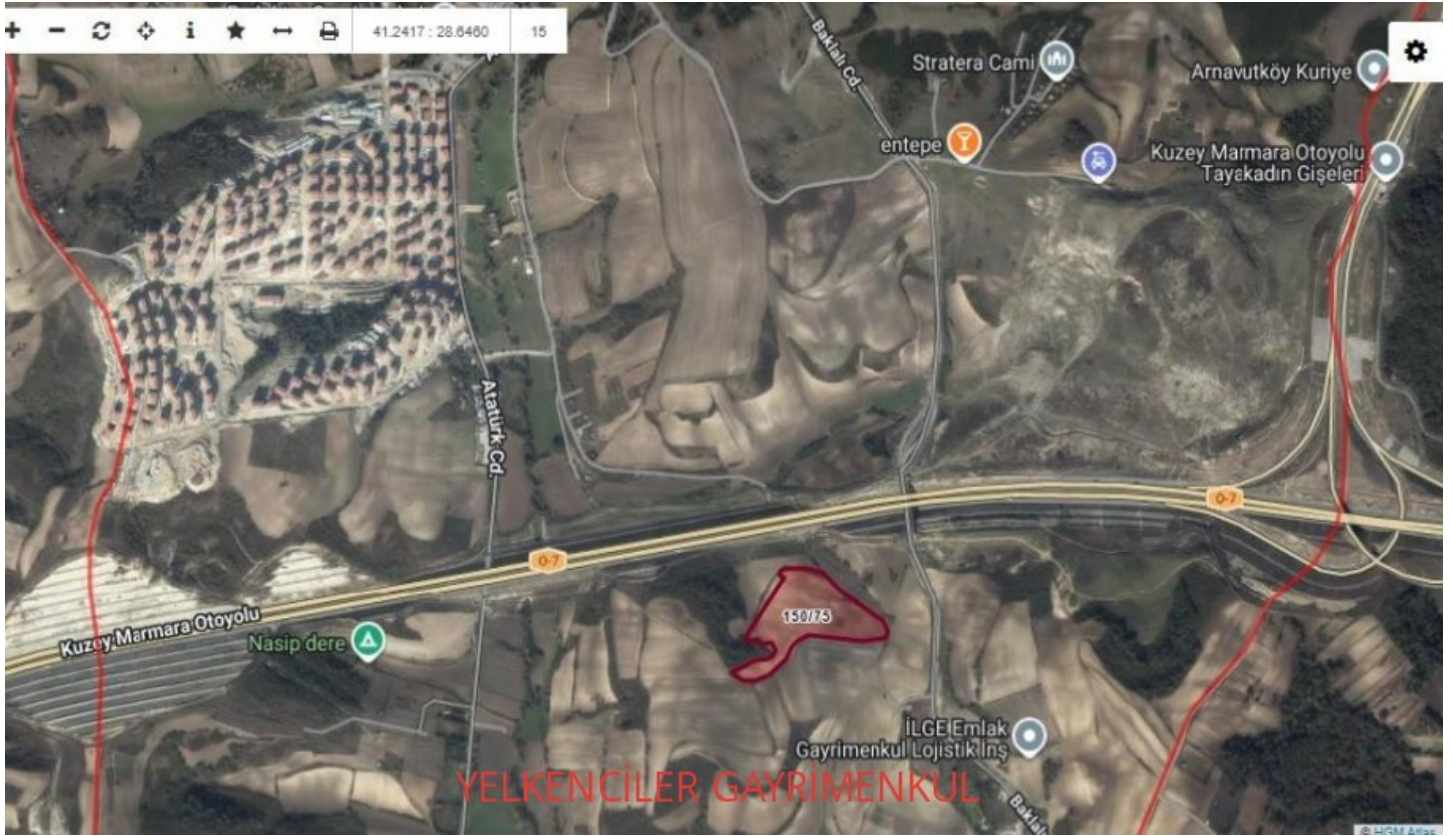

İlan No:f-233055-8335 Ref.No:655047