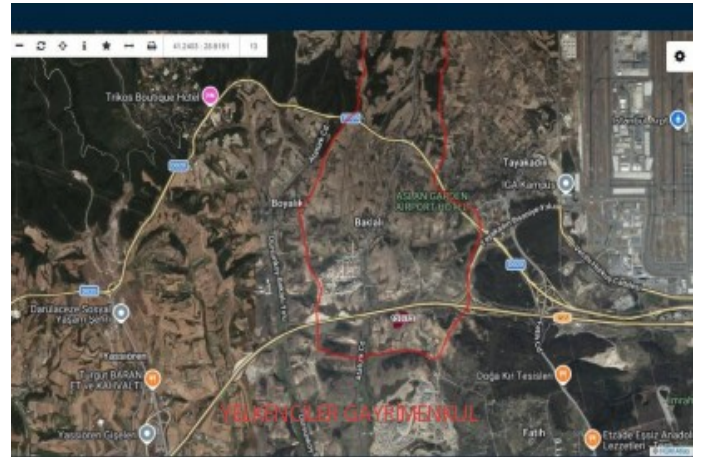

İlan No:f-233055-8335 Ref.No:655047