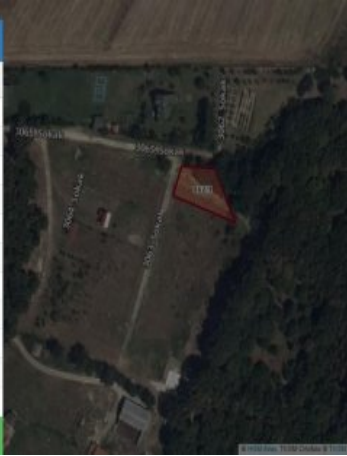

Öznitelik Bilgisi	
Öznitelik Bilgisi	Bina/BB Listesi
İl	Tekirdağ
İlçe	Saray
Mahalle/Köy	Büyükyoncalı
Mahalle No	164828
Ada	862
Parsel	1
Tapu Alanı	676,00
Nitelik	Arsa
Mevkii	Çamlı Bel
Zemin Tip	Ana Taşınmaz
Pafta	F19b14c4c

Favorilere ekle