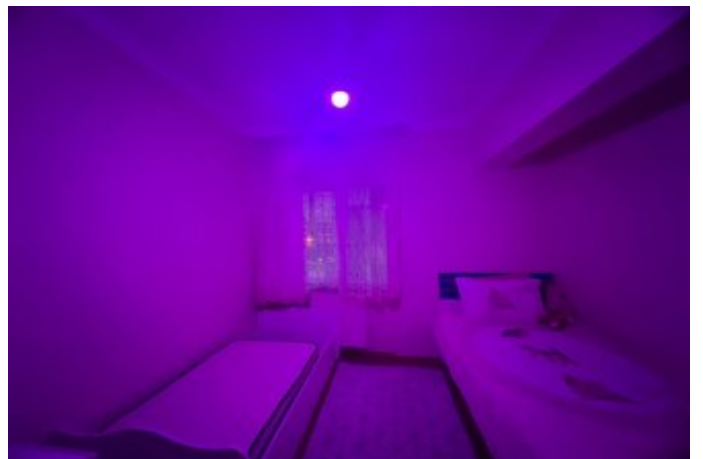

İlan No:f-233055-8251 Ref.No:596650